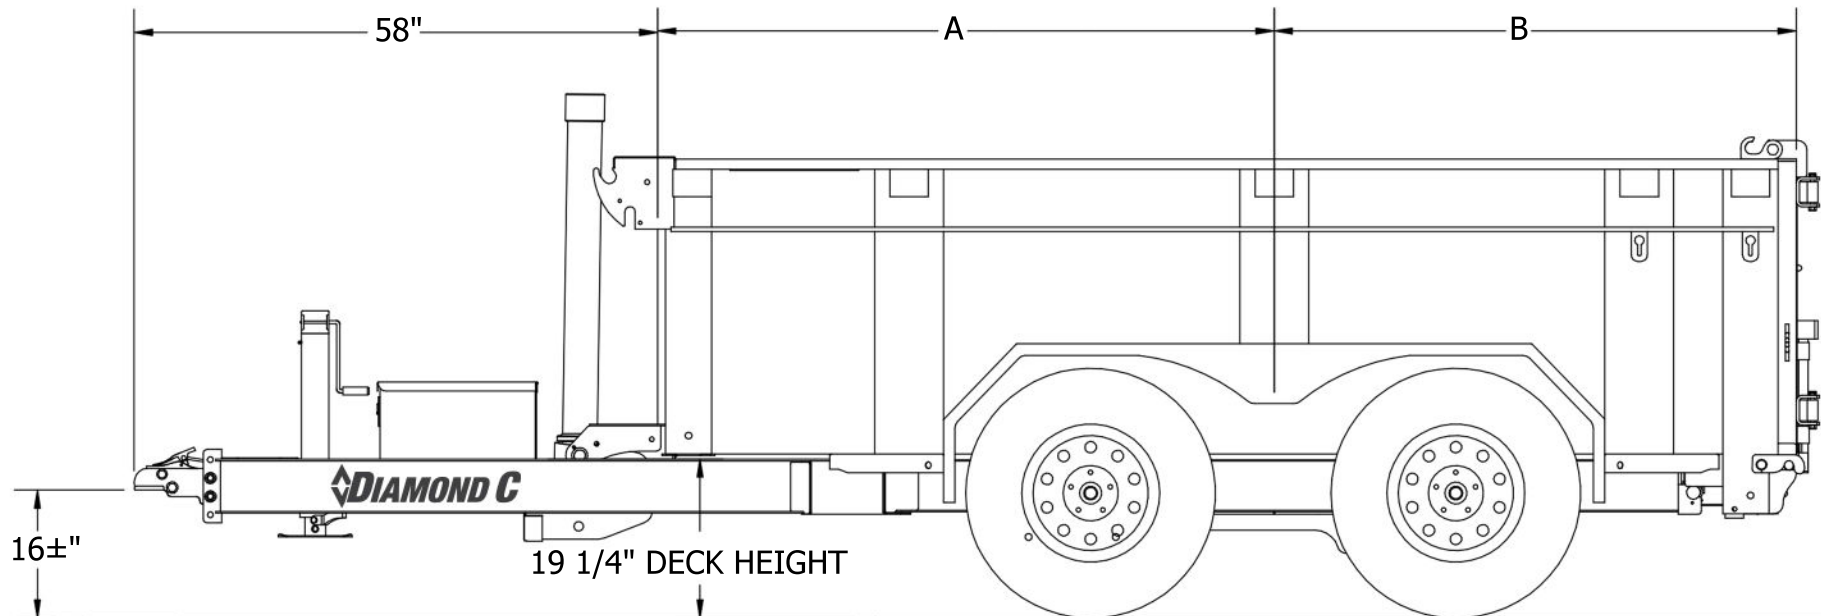

MDT

Medium Duty Telescopic Dump (Shown with 32" Sides)

MDT		
LENGTH	A	B
10'	67 1/8"	57"
12'	89"	59 3/18"

www.diamondc.com