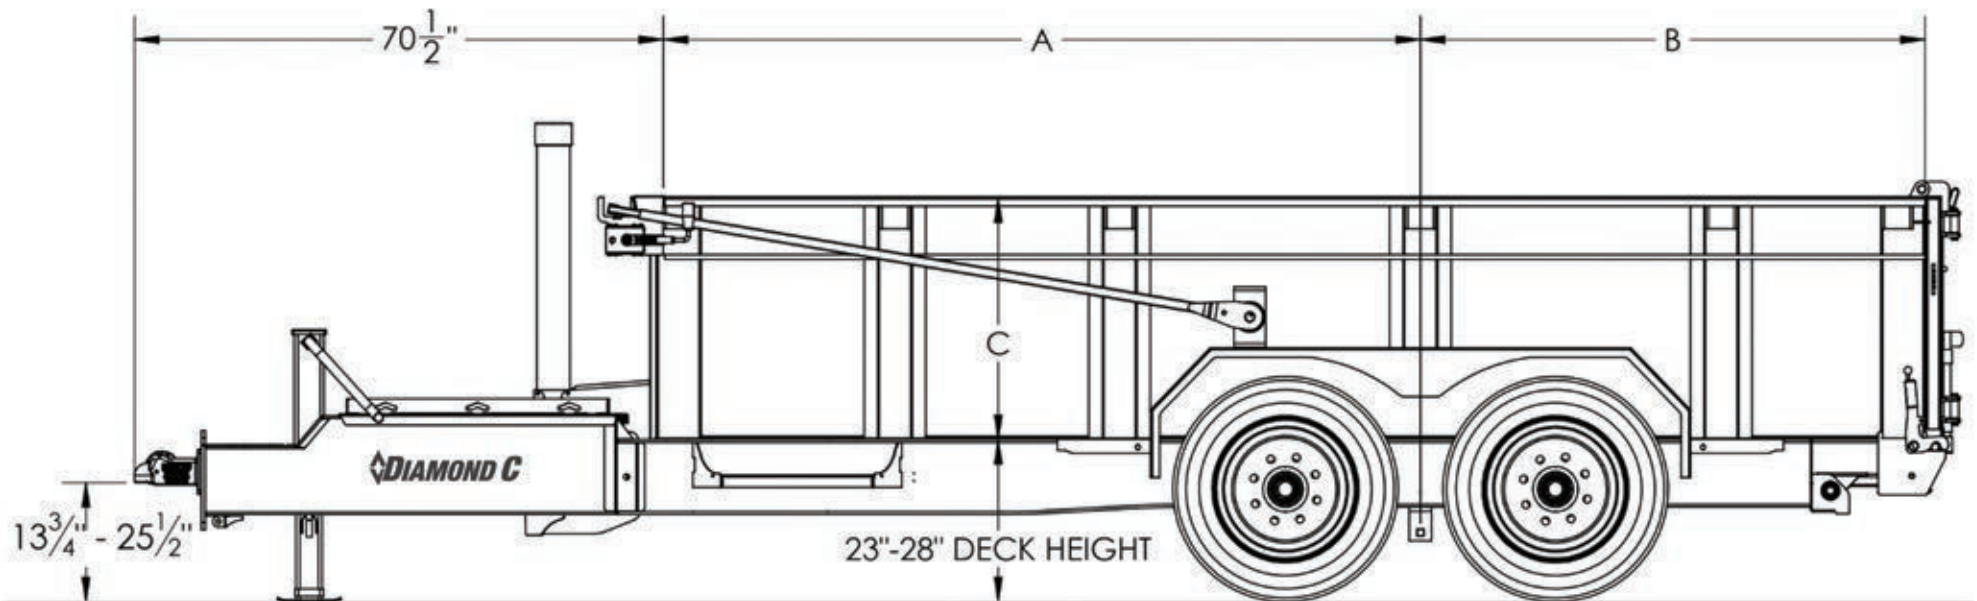

LPT

Heavy Duty Low Profile Telescopic Dump Trailer (Shown with 8" I-Beam.)

LPT		
LENGTH	A	B
12'	86½"	57½"
14'	101"	67"
16'	115½"	76½"

LPT	
BED HEIGHT	C
24"	24 ⁵ / ₁₆ "
32"	32 ⁵ / ₁₆ "
44"	44 ⁵ / ₁₆ "

see the difference
www.diamondc.com

LPT

Heavy Duty Low Profile Telescopic Dump Trailer (Shown with Engineered Beam.)

LPT		
LENGTH	A	B
12'	86 $\frac{1}{2}$ "	57 $\frac{1}{2}$ "
14'	101"	67"
16'	115 $\frac{1}{2}$ "	76 $\frac{1}{2}$ "

LPT	
BED HEIGHT	C
24"	24 $\frac{5}{16}$ "
32"	32 $\frac{5}{16}$ "
44"	44 $\frac{5}{16}$ "