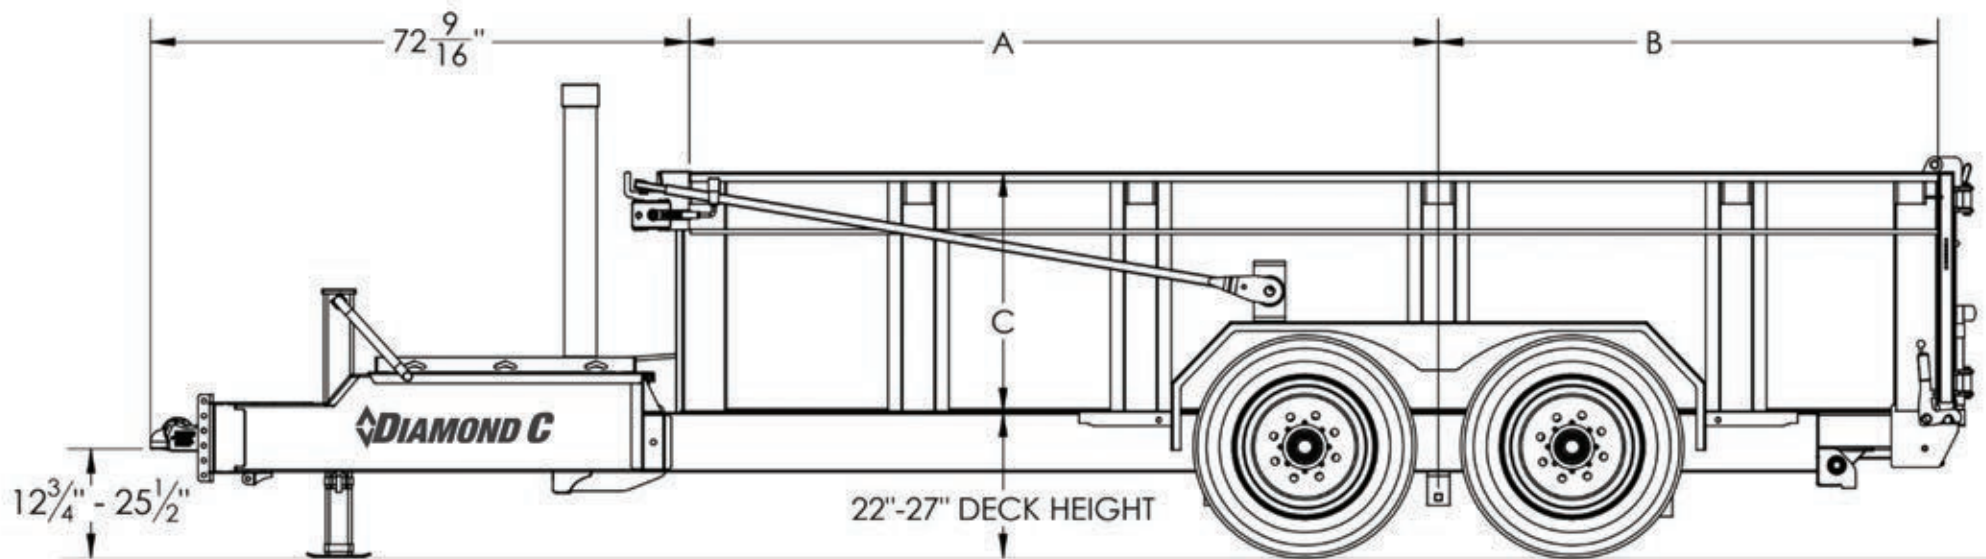

LPT

Heavy Duty Low Profile Telescopic Dump Trailer (Shown with 8" I-Beam.)

LPT		
LENGTH	A	B
12'	86½"	57½"
14'	101"	67"
16'	115½"	76½"

LPT	
BED HEIGHT	C
24"	24 ⁵ / ₁₆ "
32"	32 ⁵ / ₁₆ "
44"	44 ⁵ / ₁₆ "

see the difference
www.diamondc.com

LPT

Heavy Duty Low Profile Telescopic Dump Trailer (Shown with Engineered Beam.)

LPT		
LENGTH	A	B
12'	86 $\frac{1}{2}$ "	57 $\frac{1}{2}$ "
14'	101"	67"
16'	115 $\frac{1}{2}$ "	76 $\frac{1}{2}$ "

LPT	
BED HEIGHT	C
24"	24 $\frac{5}{16}$ "
32"	32 $\frac{5}{16}$ "
44"	44 $\frac{5}{16}$ "