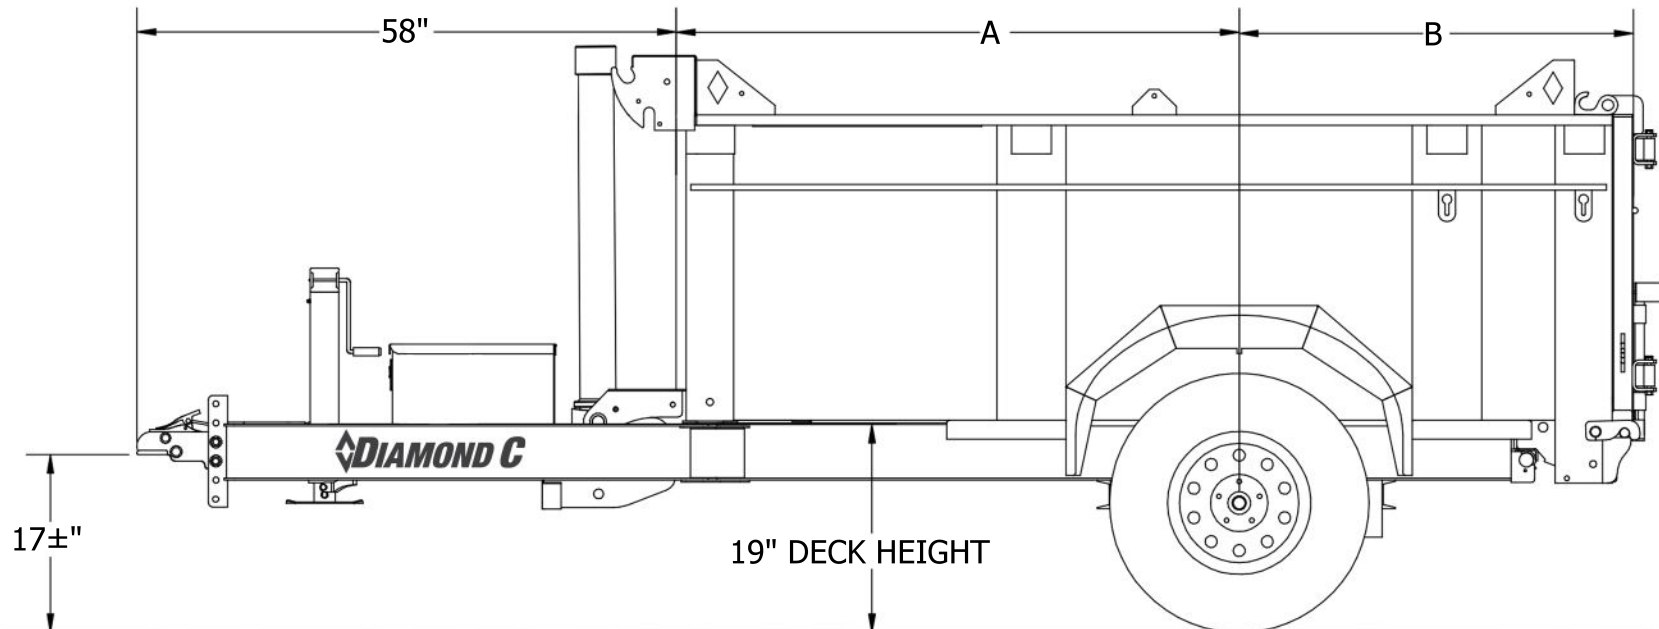

# GST

Single Axle Telescopic Dump (Shown with 32" Sides and Board Brackets)

GST		
LENGTH	A	B
8'	59"	41 5/16"

[www.diamondc.com](http://www.diamondc.com)