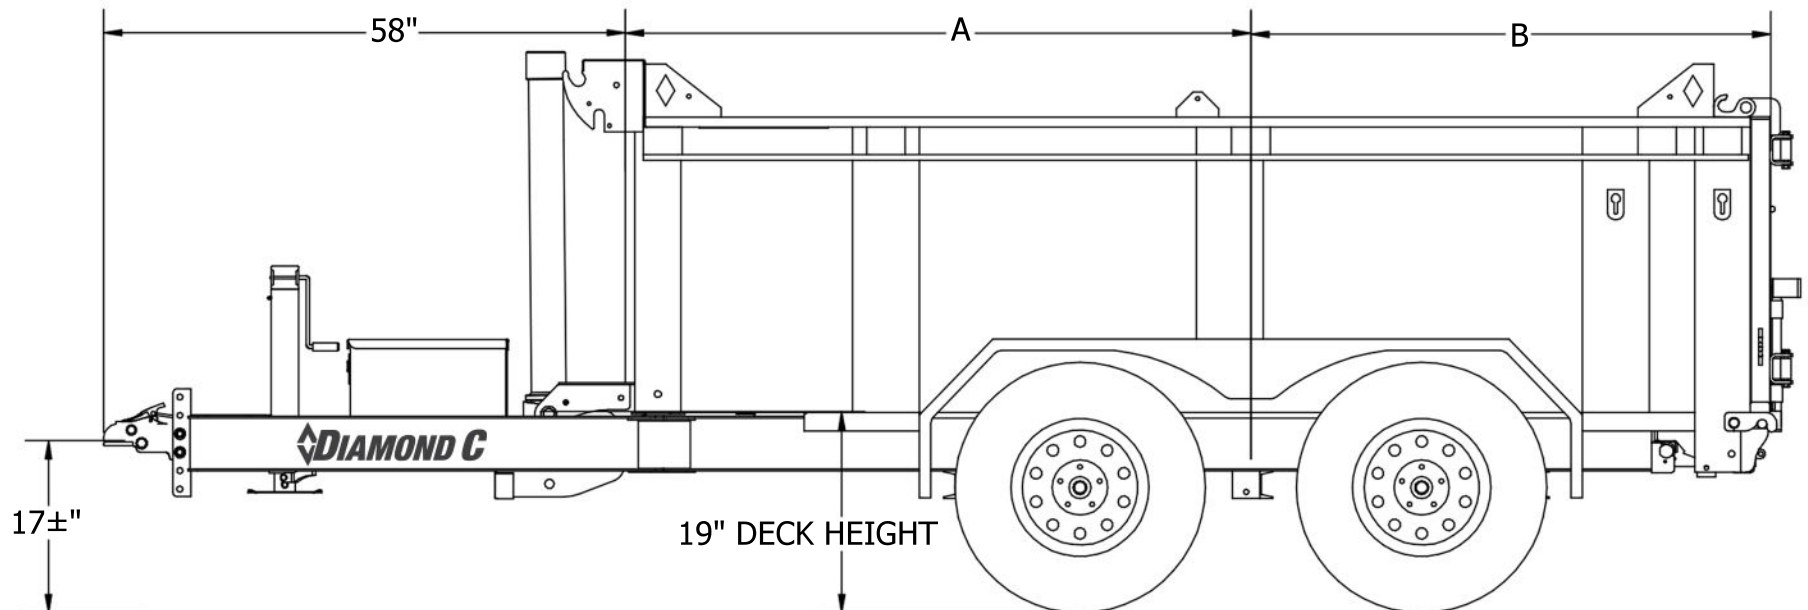

# GDT

General Duty Telescopic Dump (Shown with 32" Sides and Board Brackets)

| GST    |     |          |
|--------|-----|----------|
| LENGTH | A   | B        |
| 10'    | 68" | 56 7/16" |

[www.diamondc.com](http://www.diamondc.com)