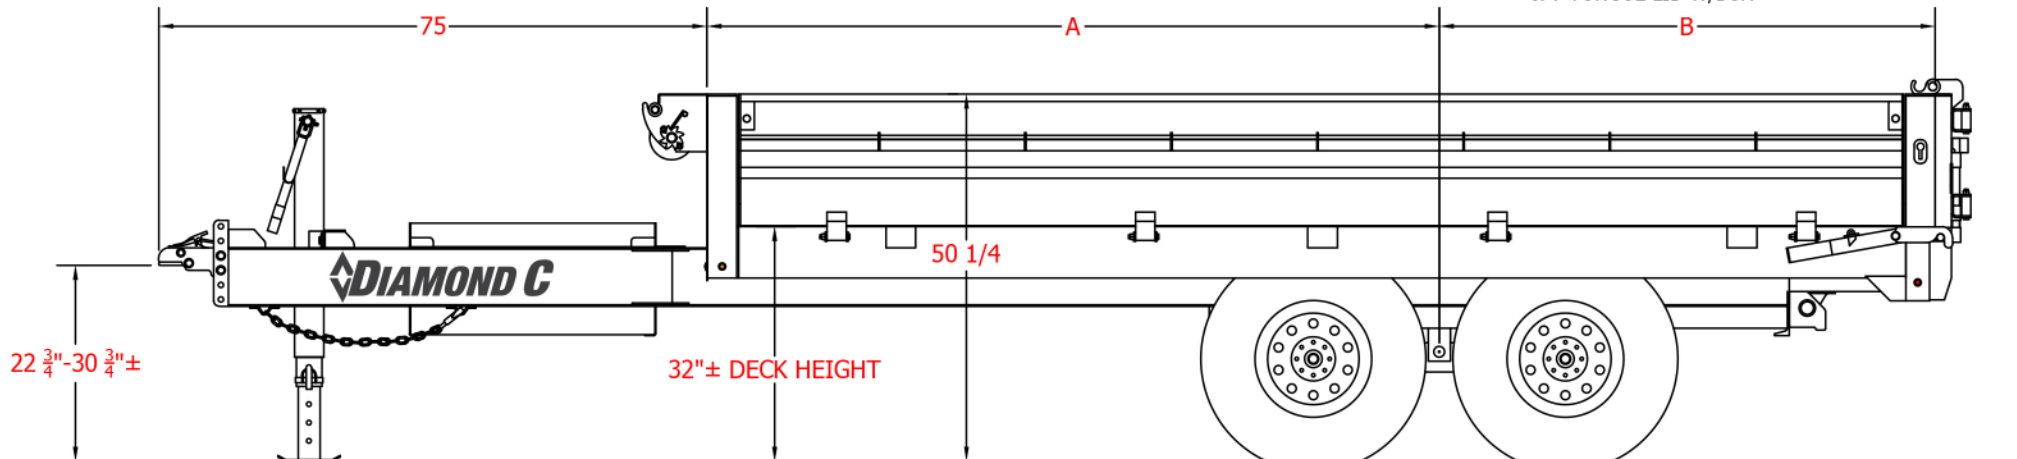

DOD

Deck-Over Dump Trailer

DOD		
LENGTH	A	B
12'	76 1/2"	67 1/2"
14'	100 1/2"	67 1/2"
16'	118 1/2"	73 1/2"

NOTES:

- MAX DUMP ANGLE IS 45°
- PICTURED W/ OPTIONAL TARP, 12K JACK, & V-TONGUE LID W/BOX

see the difference
800.827.3512
www.diamondc.com